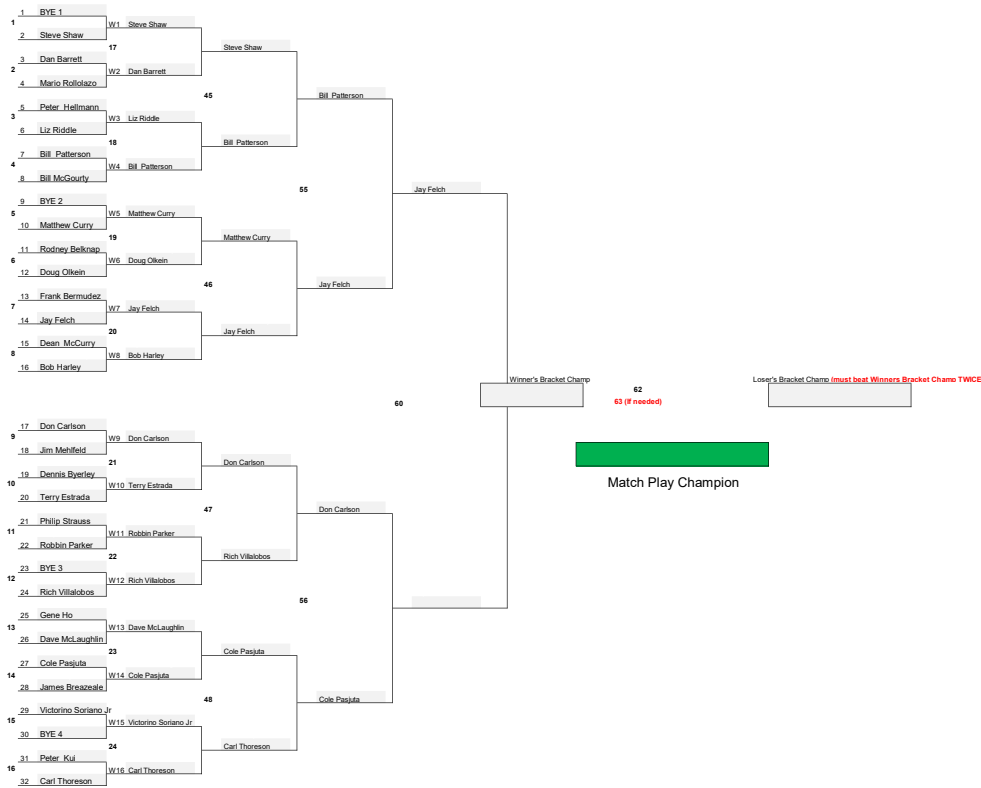

2024 Bay Area Pinseekers Match Play

Round 1	Round 2	Round 3	Round 4	Round 5	Championship (Win=1st & Loss=2nd Place)
March 20 - April 7	April 8-April 28	April 29-May 19	May 20-June 9	June 10-June 30	September 23-October 13

Winner's Bracket

Loser's Bracket

Round 1	Round 2	Round 3	Round 4	Round 5	Round 6	Round 7	Round 8 (Loss=4th Place)	Round 9 (Loss=3rd Place)
March 20-April 7	April 8-April 28	April 29-May 19	May 20-June 9	June 10-June 30	July 1-July 21	July 22-Aug 11	Aug 12-Sep 1	Sep 2-Sep 22